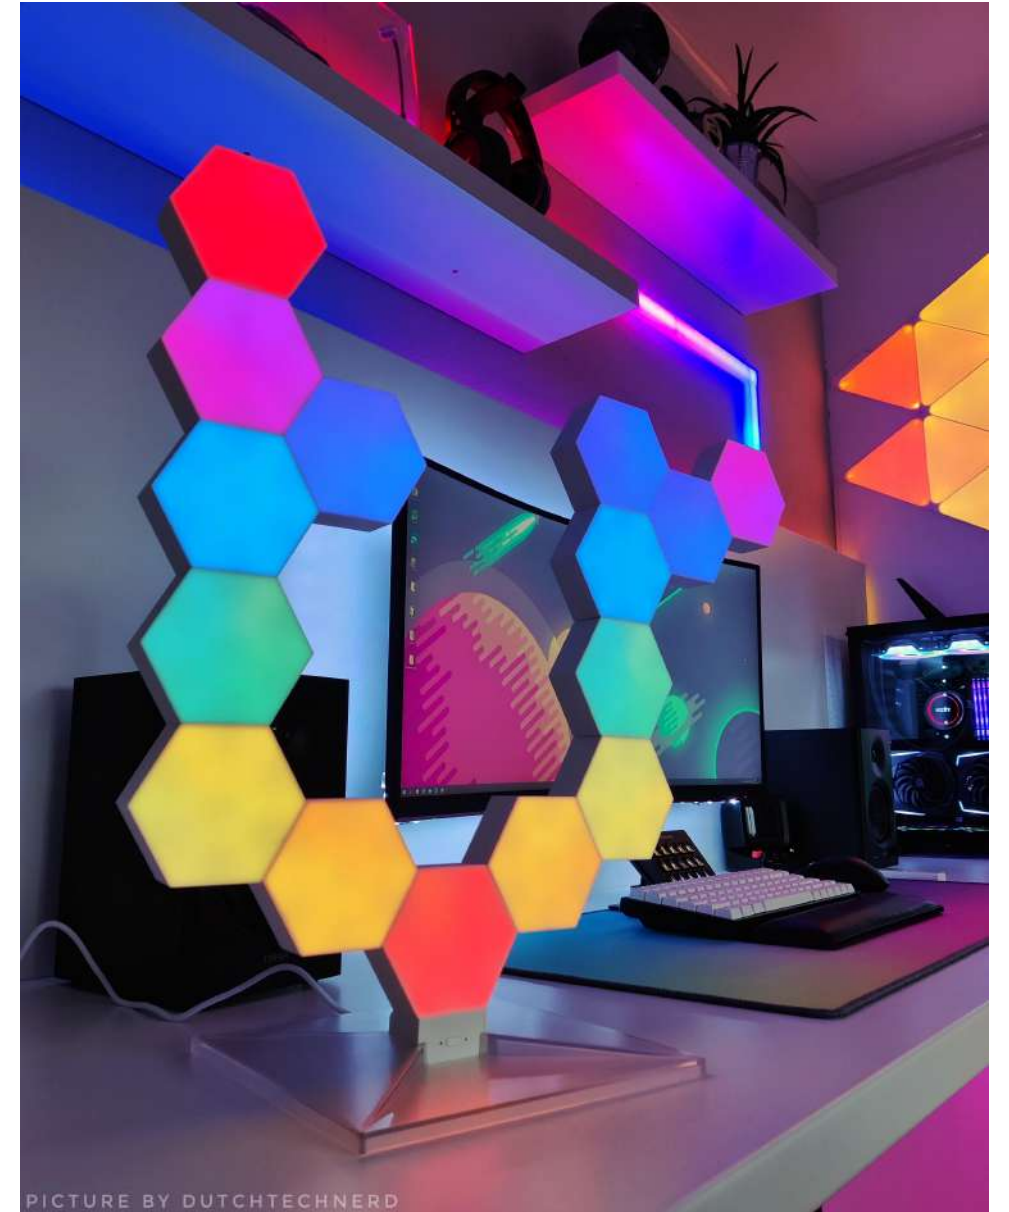

Pictures From Real Users