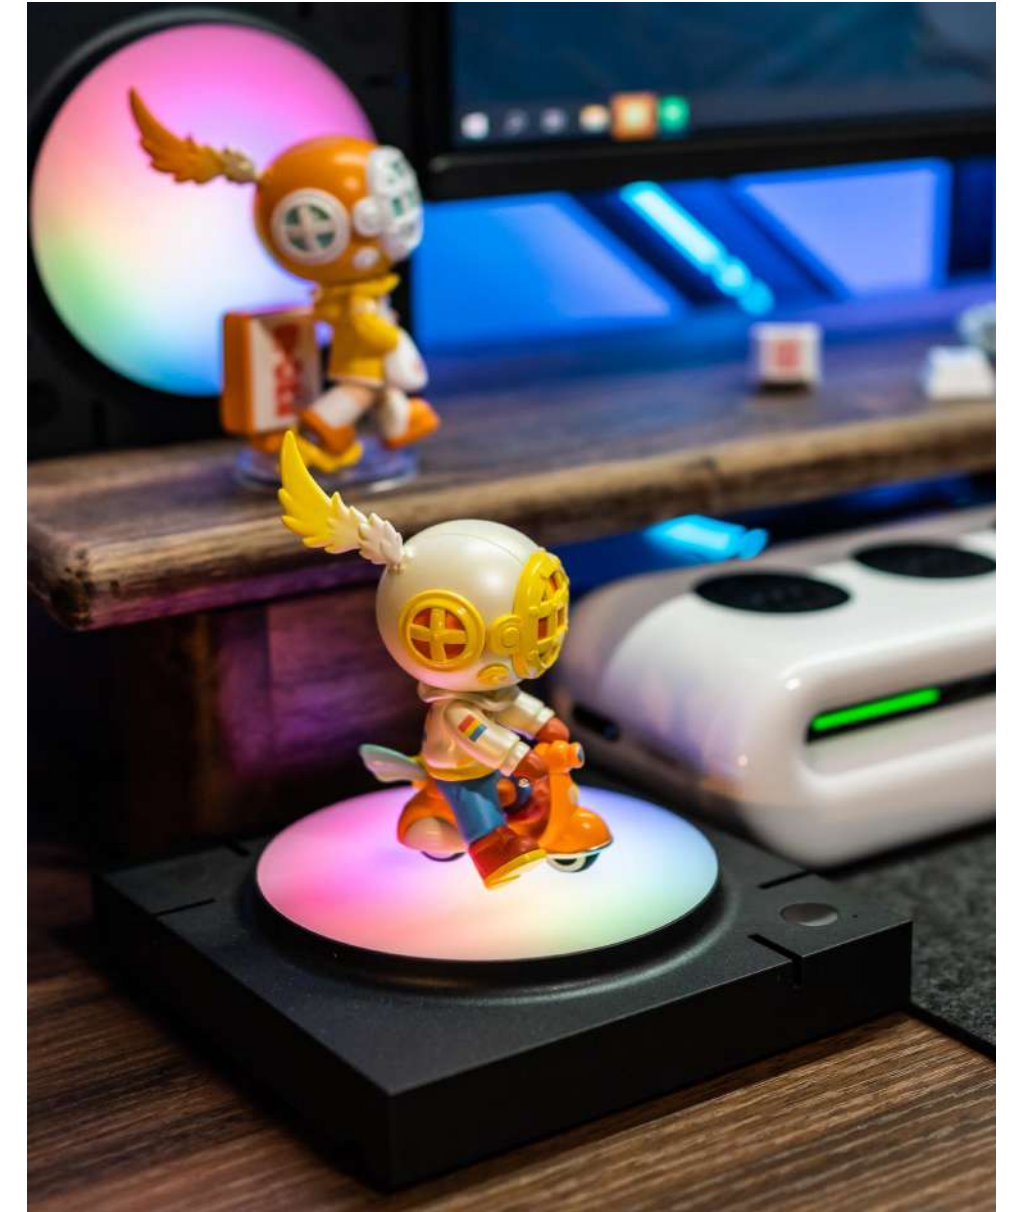

Pictures From Real Users