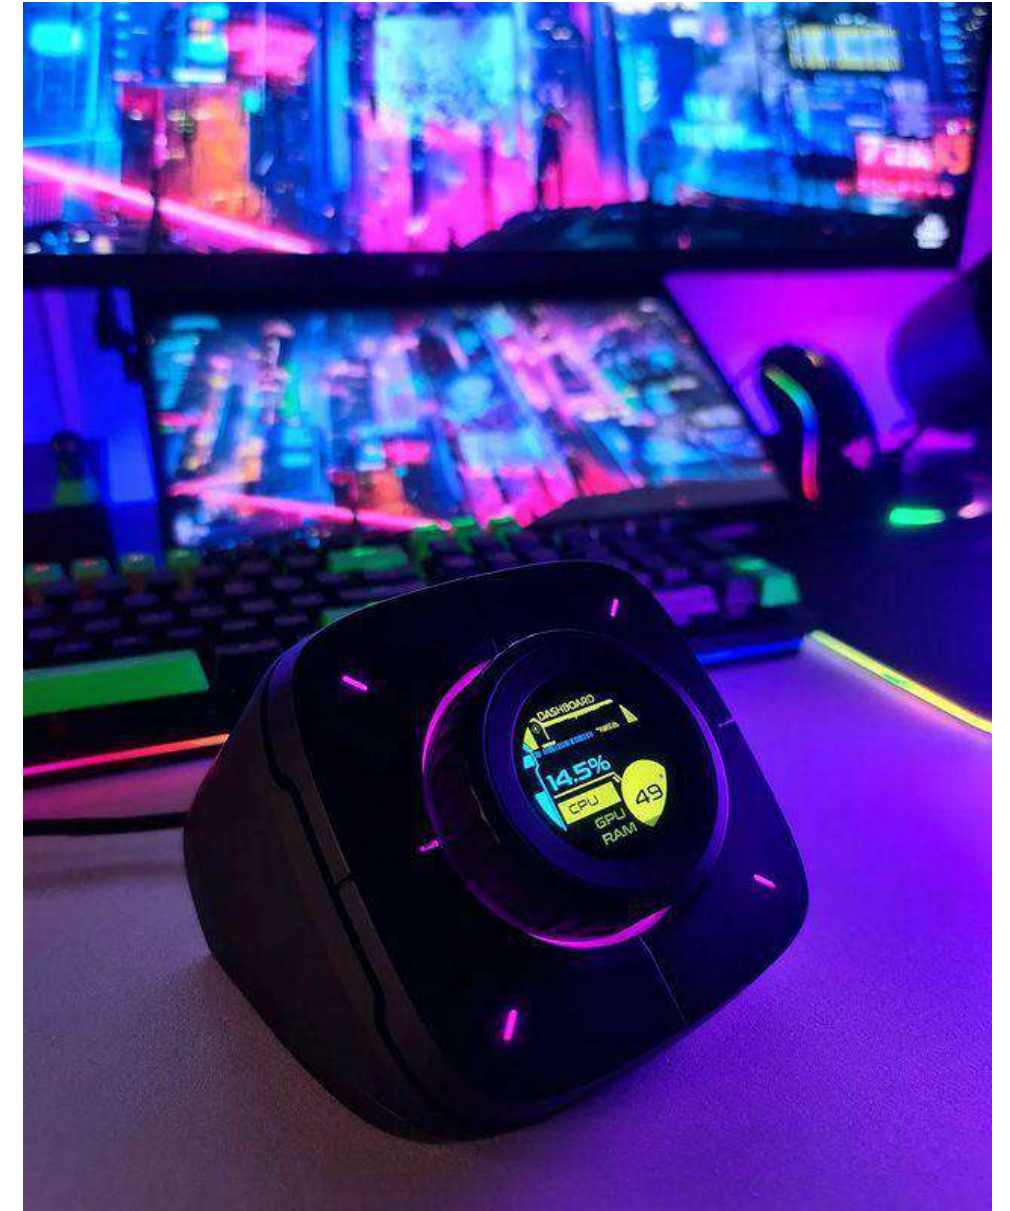

What's in the box?

- COLO PLAY x 1
- USB Type-C charging cable x 1
- Instructions x 1
- Sticker x 1

Pictures From Real Users

COLOLIGHT MIX Acid

-  Fresh Color scheme
-  Gesture Control
-  Bluetooth Connection
-  Desktop | Wall Install | Magnetic Mounted
-  Group Control