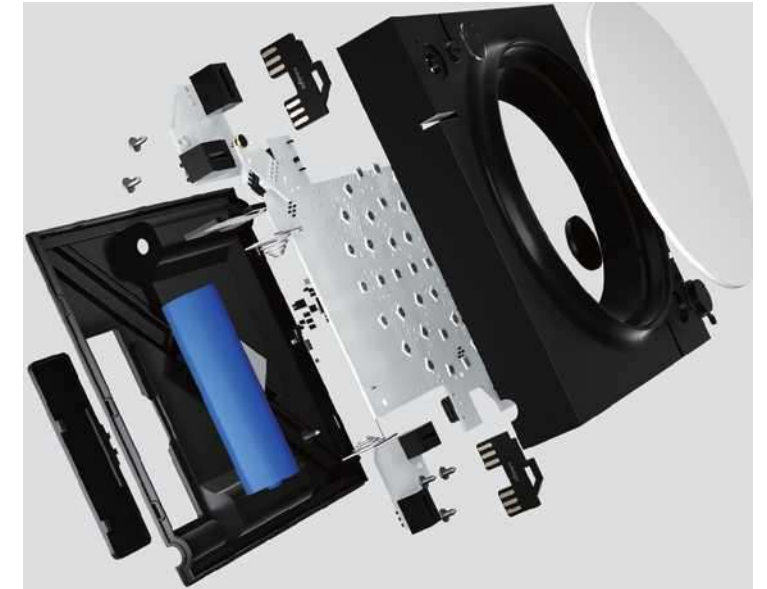

Outstanding Design

The product design is rich in details. The mechanical structure on the back of Cololight HEXA and MIX, together with the mechanical connectors, create better assembly experience for users. Each bead of STRIP is protected by glue, making it more durable and refined.