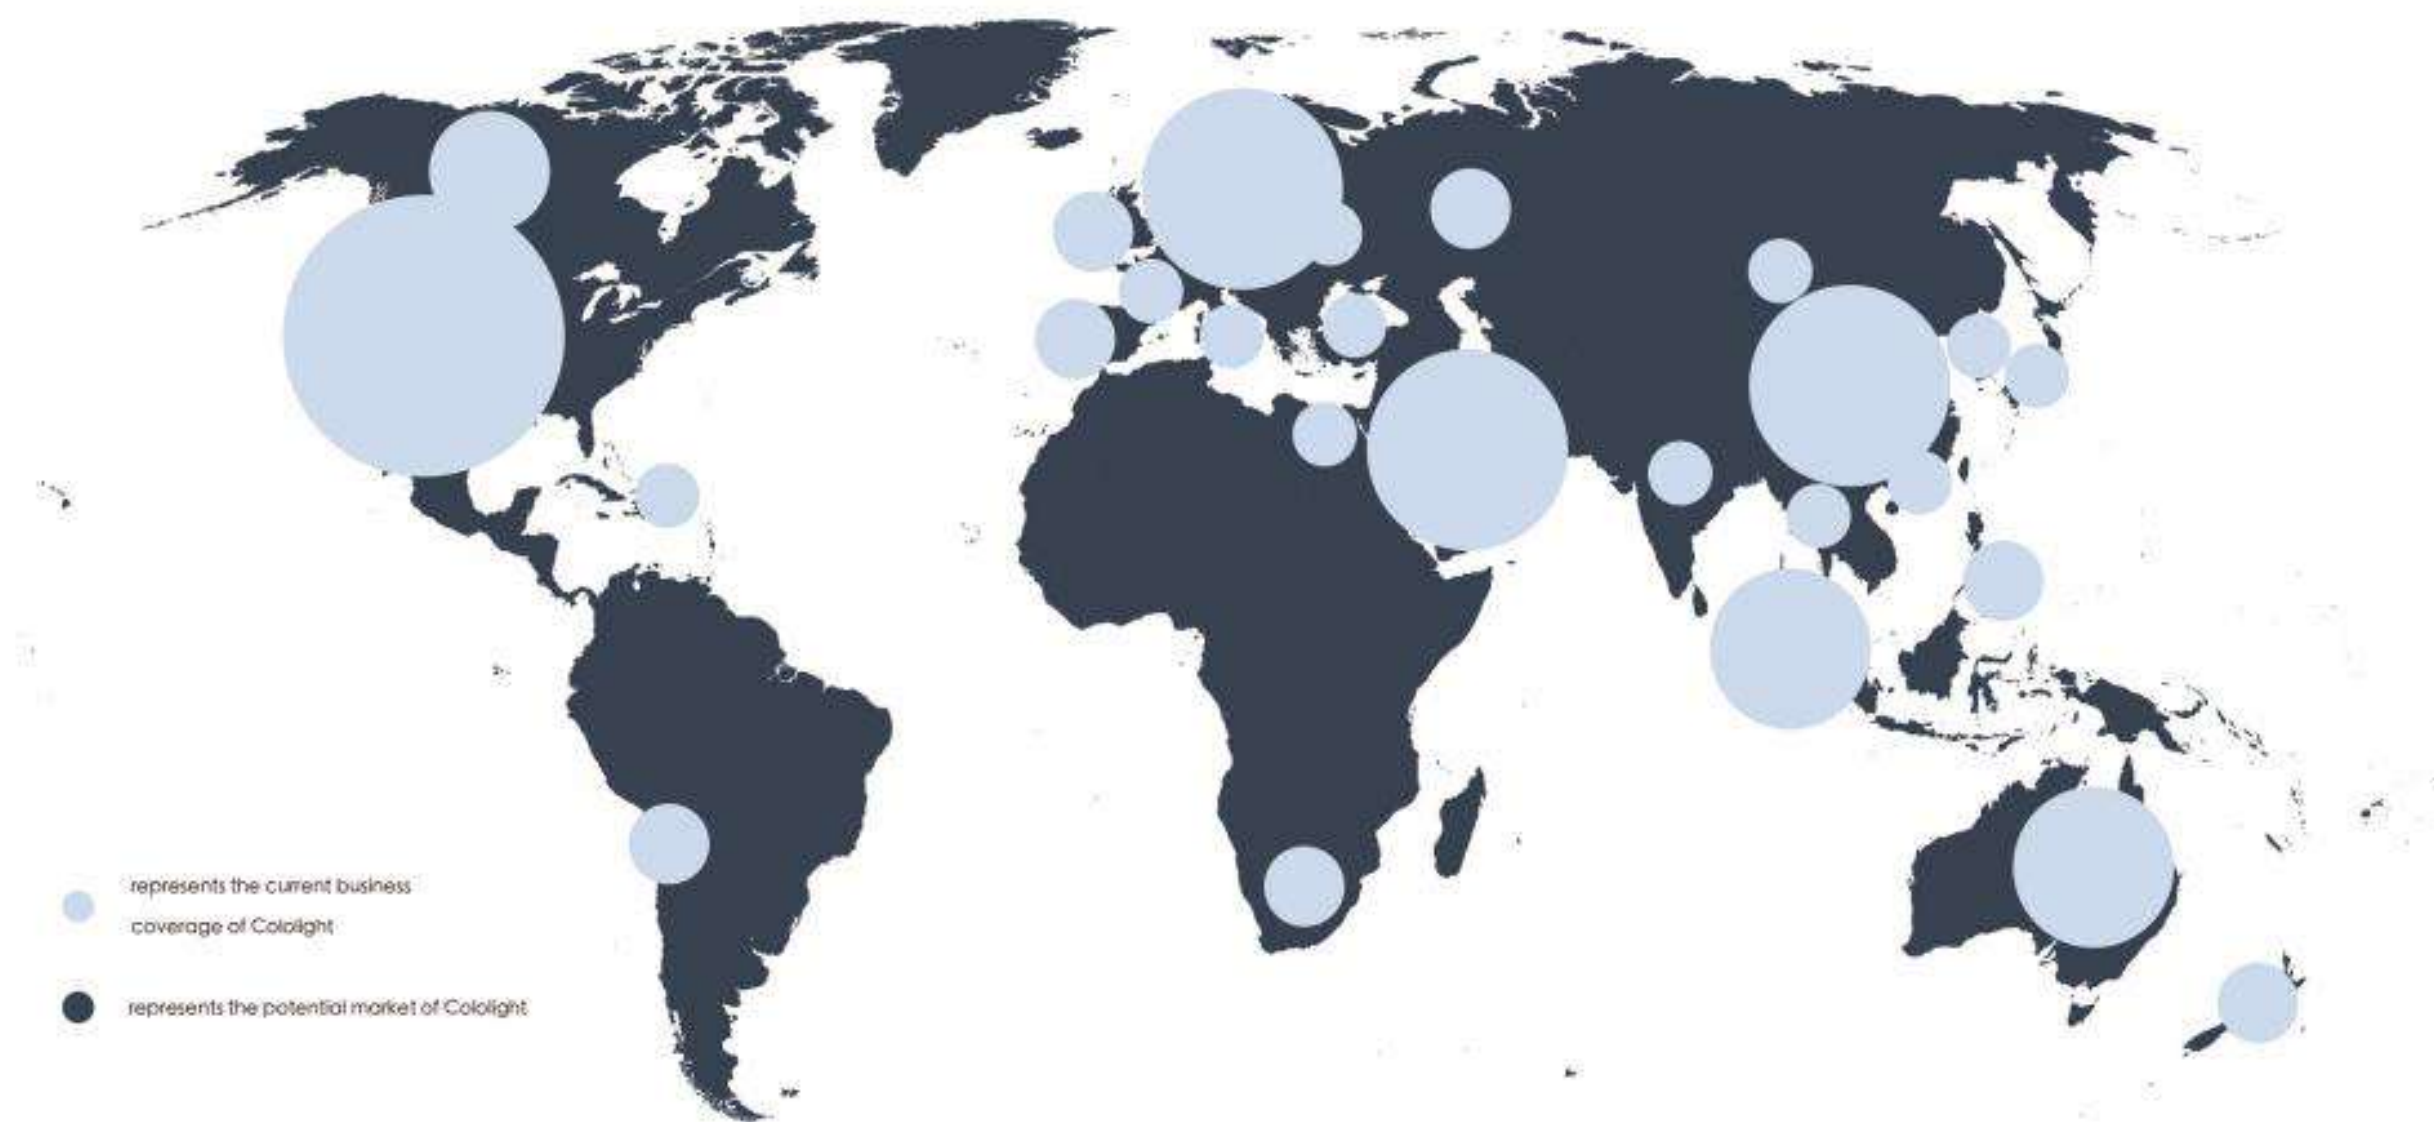

COLOLIGHT PROFILE

Based on LifeSmart

Cololight is a sub-brand of LifeSmart dedicated to lighting up passion for each user. LifeSmart, founded in 2013, is one of the top brands that offer smart home products and solutions on the global market.

For 10 years, LifeSmart has served more than 2 million users in over 80 countries, creating value for their everyday lives. Certified as one of the "National High-Tech Enterprises" by the Chinese government, the company also has over 300 self-developed SKUs, over 200 core patents, and more than 20 certifications.

Cololight Development

Launched in 2018, Cololight quickly gained momentum with its edgy lighting and leading intelligence.

With Cololight HEXA and Cololight MIX, Cololight was honored three times—in 2019 — 2021 — and 2023 with the CES Innovation Awards, one of the most influential competitions for outstanding design and engineering in consumer electronics products worldwide.

In 2020, Cololight sold over 3 million pieces, three times more than in 2019.